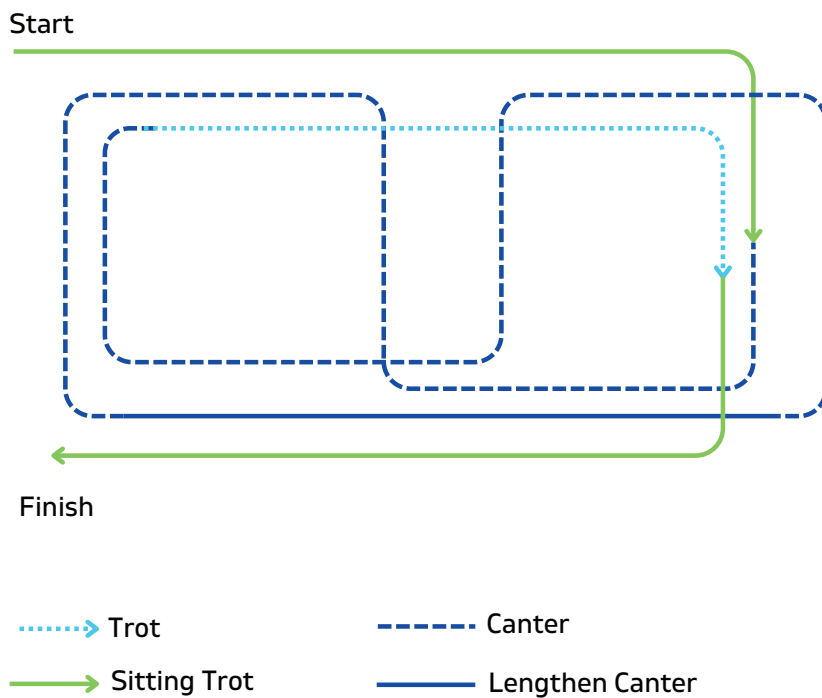

Childs Show Horse

Childs Show Hunter

Rider Under 12 Years

Rider 12 Years and Over

CLASS ENTRIES

CLASS 80 NEWCOMER SHOW HUNTER PONY ne 12h

NUMBER	HORSE NAME	OWNER	RIDER
235	WORANORA NIMROD	Sarah Tallon	Matilda Kape