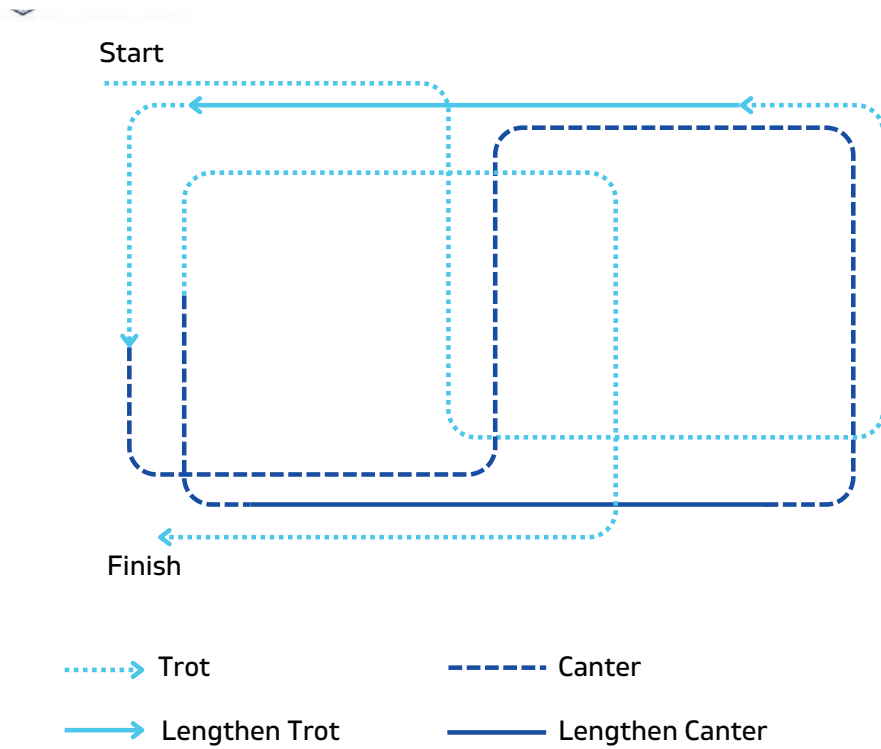

Childs Show Horse