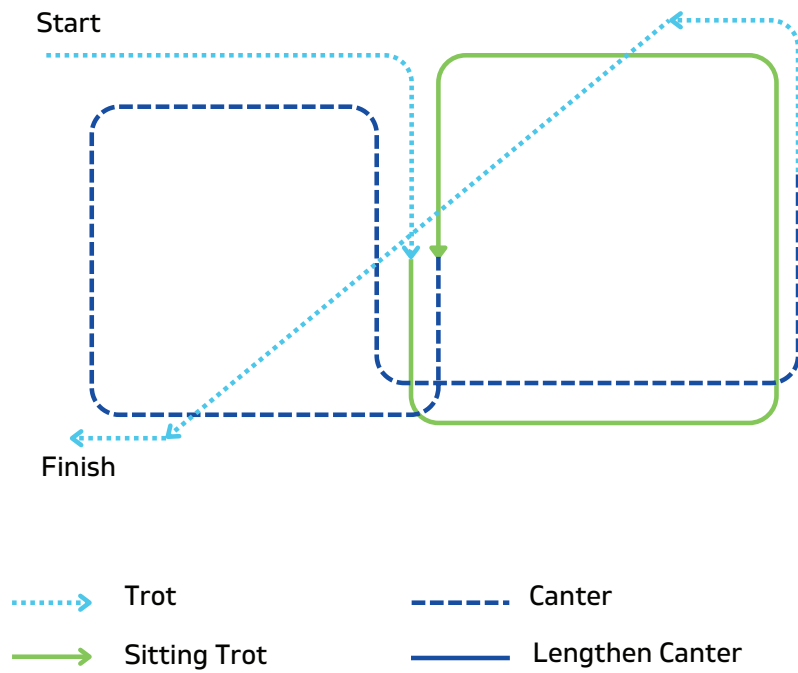

Rider Under 12 Years